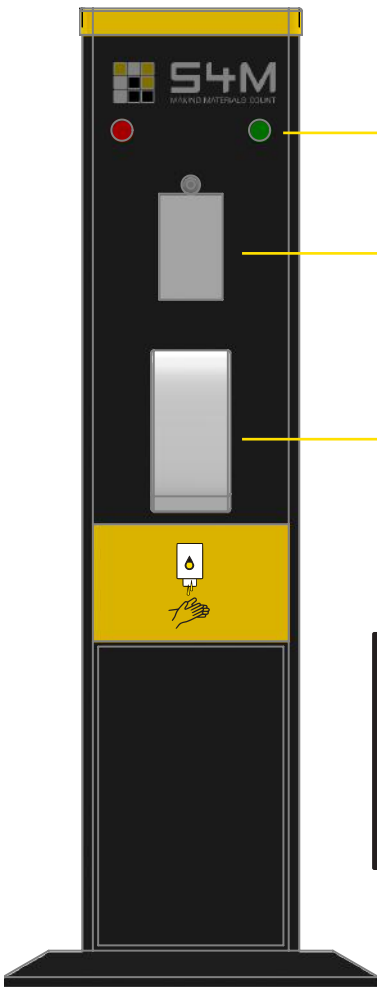

"FIT 4 ENTRY" UNIT

TEMPERATURE MEASUREMENT & HAND DISINFECTION DEVICE

S4M
MAKING MATERIALS COUNT

MADE IN BELGIUM 

- ALSO AVAILABLE AS WALL MODEL -

TEMPERATURE MEASUREMENT INDICATION

AUTOMATED TEMPERATURE MEASUREMENT *

SENSOR ACTIVATED HAND DISINFECTION

- Contactless measurement
- Accurate measurement
- Facial recognition (option)

USAGE AREA

- » For indoor/sheltered positioning only
- » Suitable for small spaces (compact design)
- » Plug & Play installation

WORKING PRINCIPLE

- » Accurate, efficient and safe temperature detection by contactless temperature measurement.
- » Integrated sanitizer for hand disinfection.

HOW TO USE?

Our FIT 4 ENTRY Unit is designed to facilitate fast and easy testing and disinfection of children, adults and elderly.

TECHNICAL SPECIFICATIONS

MODEL	FIT 4 ENTRY «Unit»
SIZE	41 cm L 29 cm W 185 cm H
WEIGHT	26 kg
DETECTION TIME	Instant
DETECTION DISTANCE	40 cm - 70 cm
DETECTION METHOD	Thermal camera
TEMPERATURE MEASUREMENT AREA	Forehead
TEMPERATURE MEASUREMENT ACCURACY	± 0.3 degrees Celcius