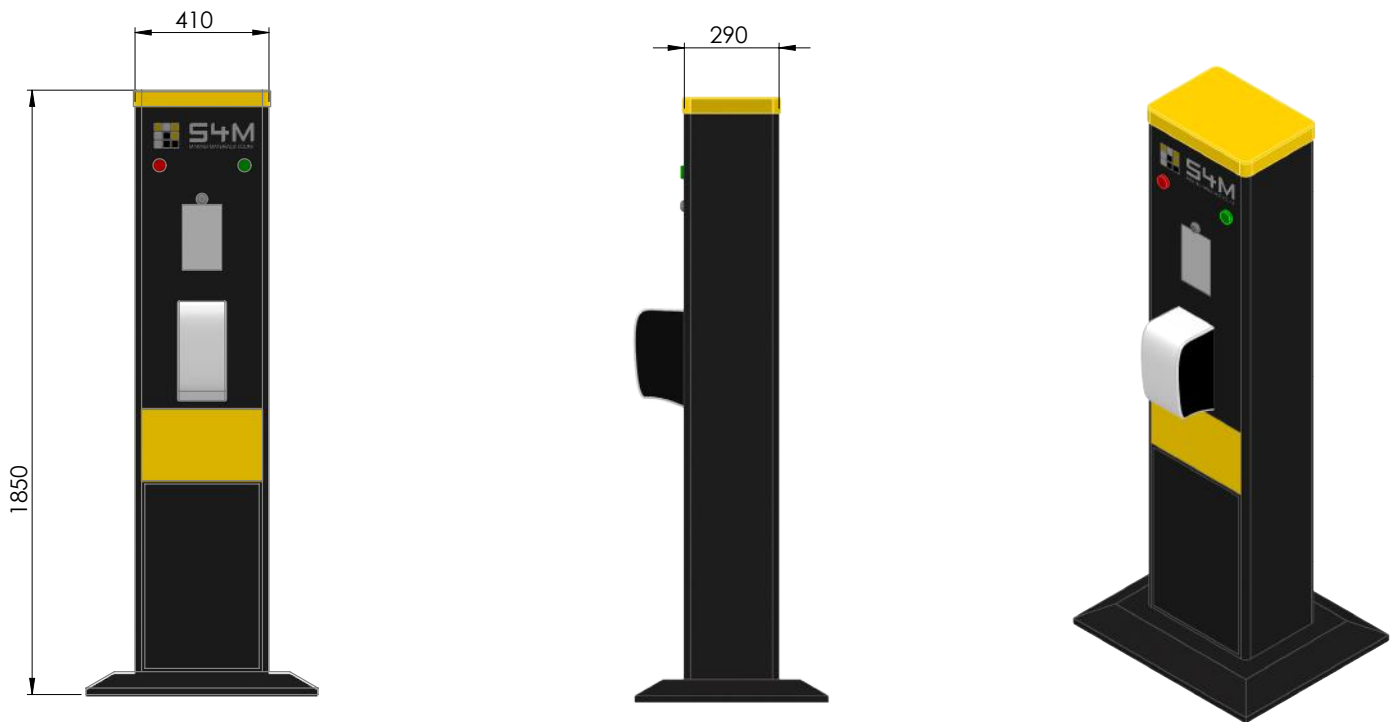

TEMPERATURE MEASUREMENT

TEMPERATURE ALARM

HAND DISINFECTION

SAFETY 4 MANKIND

Our **FIT 4 ENTRY Unit** is an easy-to-use solution with **automated temperature measurement and integrated hand sanitizer**. This smart solution is a smaller alternative for our **FIT 4 ENTRY Gate Station** and applicable at any indoor place (easy to set up).

TECHNICAL SPECIFICATIONS

MODEL	FIT 4 ENTRY «Unit»
SIZE	41 cm L 29 cm W 185 cm H
WEIGHT	26 kg
DETECTION TIME	Instant
DETECTION DISTANCE	40 cm - 70 cm
DETECTION METHOD	Thermal camera
TEMPERATURE MEASUREMENT AREA	Forehead
TEMPERATURE MEASUREMENT ACCURACY	± 0.3 degrees Celcius